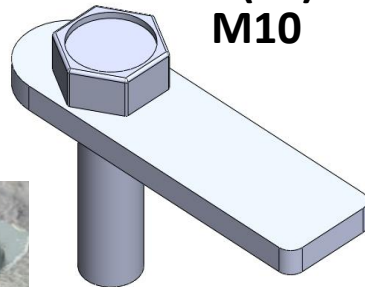

FOR
FRONT LEFT

A (x2)

FOR
REAR LEFT

B (x2)

C (x2)
M10

D (x2)
M10

M8 (x8)

E M10x30
(x4)

M10
(x8)

M10
(x4)

ERKUL[®]

Products & Quality

**RANGE ROVER VOGUE 2013 →
RANGE ROVER SPORT 2014 →
RUNNING BOARD**

instructions

FRONT BRACKET

REAR BRACKET