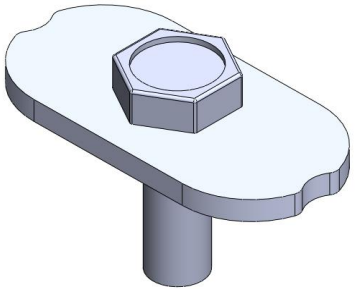

FOR
FRONT LEFT

A (x2)

FOR
REAR LEFT

B (x2)

C (x2)
M10

D (x2)
M10

M8 (x8)

E M10x30
(x4)

M10
(x8)

M10
(x4)

ERKUL[®]

Products & Quality

**RANGE ROVER VOGUE 2013 →
RANGE ROVER SPORT 2014 →
RUNNING BOARD**

instructions

FRONT BRACKET

REAR BRACKET