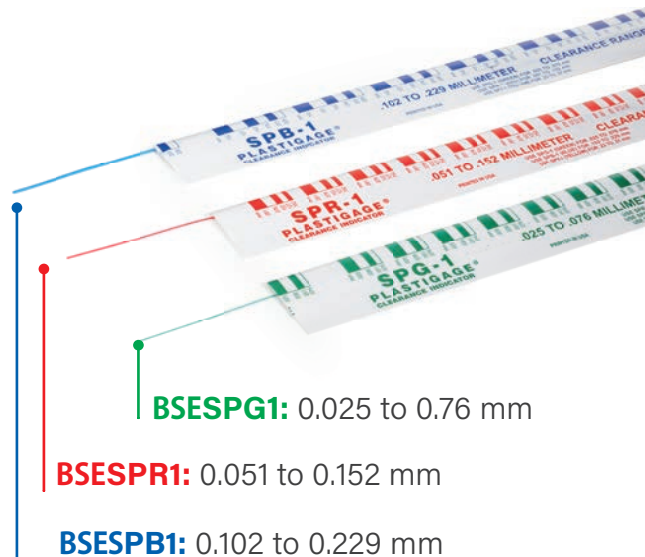

PRECISION MADE SIMPLE

Easy and accurate bearing clearance check

- Glyco's plastigage measuring strip:
- Available in 3 clearance ranges
 - Suitable for both metric and imperial applications
 - Packed by 12

How to use

Watch the video!