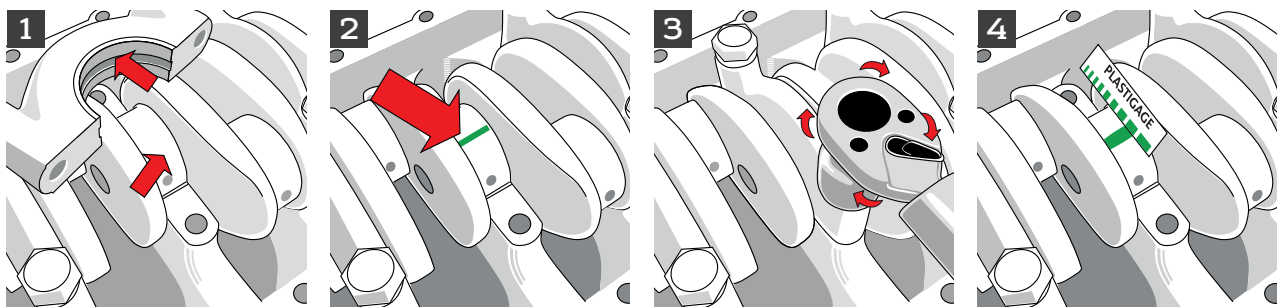

PRECISION MADE SIMPLE

Easy and accurate bearing clearance check

1. Glyco's plastigage measuring strip:
2. Available in 3 clearance ranges
   - Suitable for both metric and imperial applications
   - Packed by 12

How to use

Watch the video!