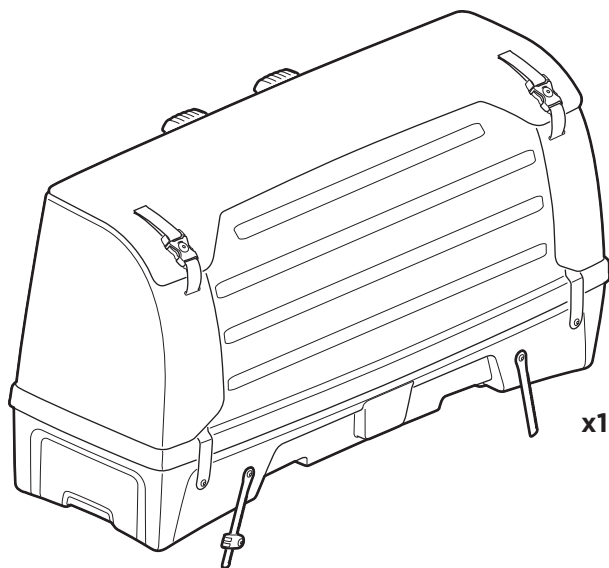

CITY CRASH
Complies with ISO norm